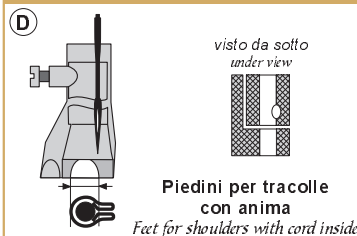

## 15880 D4

TRACOLLA DOPPIA A RIMBOCCHI PARI

FULL TURNS DOUBLE SHOULDER

PIEDINI CONSIGLIATI - SUGGESTED FEET

Mezzi piedini destri - Half right feet

Codice	Entrata (A) (tape size) (mm)	Lav. finito (B) (finished size) (mm)
15880/4	16	4
15880/6	20	6
15880/7	24	7
15880/8	28	8
15880/9	32	9
15880/10	36	10
15880/12	44	12
15880/14	54	14
15880/15	56	15
15880/18	68	18
15880/20	76	20
15880/25	96	25

## 15876 PDA

TRACOLLA DOPPIA - PICCOLA, CON INSERIMENTO ANIMA

DOUBLE SHOULDER - SMALL SIZE  
WITH CORD INSIDE

PIEDINI CONSIGLIATI - SUGGESTED FEET

Codice	Entrata (A) (tape size) (mm)	Lav. finito (B) (finished size) (mm)
15876/3,5	12	3,5
15876/4	14	4
15876/4,5	16	4,5
15876/5	18	5
15876/6	20	6
15876/7	22	7
15876/8	27	8
15876/9	30	9
15876/10	32	10
15876/11	35	11
15876/12	37	12
15876/13	40	13
15876/14	42	14
15876/15	45	15