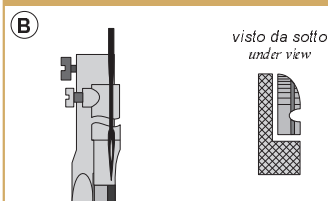

## 15880 D4

TRACOLLA DOPPIA A RIMBOCCHI PARI

FULL TURNS DOUBLE SHOULDER

PIEDINI CONSIGLIATI - SUGGESTED FEET

Mezzi piedini destri - Half right feet

Codice	Entrata (A) (tape size) (mm)	Lav. finito (B) (finished size) (mm)
15880/4	16	4
15880/6	20	6
15880/7	24	7
15880/8	28	8
15880/9	32	9
15880/10	36	10
15880/12	44	12
15880/14	54	14
15880/15	56	15
15880/18	68	18
15880/20	76	20
15880/25	96	25

## 15876 PDA

TRACOLLA DOPPIA - PICCOLA, CON INSERIMENTO ANIMA

DOUBLE SHOULDER - SMALL SIZE  
WITH CORD INSIDE

PIEDINI CONSIGLIATI - SUGGESTED FEET

Codice	Entrata (A) (tape size) (mm)	Lav. finito (B) (finished size) (mm)
15876/3,5	12	3,5
15876/4	14	4
15876/4,5	16	4,5
15876/5	18	5
15876/6	20	6
15876/7	22	7
15876/8	27	8
15876/9	30	9
15876/10	32	10
15876/11	35	11
15876/12	37	12
15876/13	40	13
15876/14	42	14
15876/15	45	15