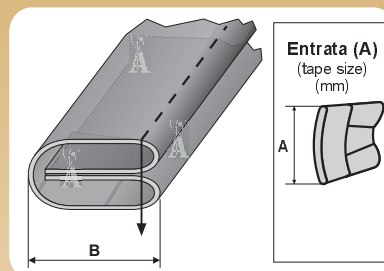

## 15880 D4

TRACOLLA DOPPIA A RIMBOCCHI PARI

FULL TURNS DOUBLE SHOULDER

PIEDINI CONSIGLIATI - SUGGESTED FEET

Mezzi piedini destri - Half right feet

Codice	Entrata (A) (tape size) (mm)	Lav. finito (B) (finished size) (mm)
15880/4	16	4
15880/6	20	6
15880/7	24	7
15880/8	28	8
15880/9	32	9
15880/10	36	10
15880/12	44	12
15880/14	54	14
15880/15	56	15
15880/18	68	18
15880/20	76	20
15880/25	96	25

## 15876 PDA

TRACOLLA DOPPIA - PICCOLA, CON INSERIMENTO ANIMA

DOUBLE SHOULDER - SMALL SIZE  
WITH CORD INSIDE

PIEDINI CONSIGLIATI - SUGGESTED FEET

Codice	Entrata (A) (tape size) (mm)	Lav. finito (B) (finished size) (mm)
15876/3,5	12	3,5
15876/4	14	4
15876/4,5	16	4,5
15876/5	18	5
15876/6	20	6
15876/7	22	7
15876/8	27	8
15876/9	30	9
15876/10	32	10
15876/11	35	11
15876/12	37	12
15876/13	40	13
15876/14	42	14
15876/15	45	15