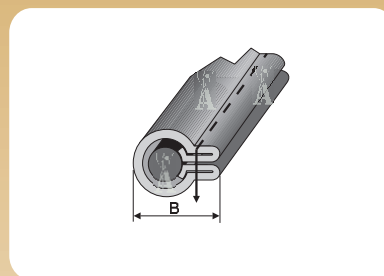

## 15880 D4

TRACOLLA DOPPIA A RIMBOCCHI PARI

FULL TURNS DOUBLE SHOULDER

PIEDINI CONSIGLIATI - SUGGESTED FEET

Mezzi piedini destri - Half right feet

Codice	Entrata (A) (tape size) (mm)	Lav. finito (B) (finished size) (mm)
15880/4	16	4
15880/6	20	6
15880/7	24	7
15880/8	28	8
15880/9	32	9
15880/10	36	10
15880/12	44	12
15880/14	54	14
15880/15	56	15
15880/18	68	18
15880/20	76	20
15880/25	96	25

## 15876 PDA

TRACOLLA DOPPIA - PICCOLA, CON INSERIMENTO ANIMA

DOUBLE SHOULDER - SMALL SIZE  
WITH CORD INSIDE

PIEDINI CONSIGLIATI - SUGGESTED FEET

Codice	Entrata (A) (tape size) (mm)	Lav. finito (B) (finished size) (mm)
15876/3,5	12	3,5
15876/4	14	4
15876/4,5	16	4,5
15876/5	18	5
15876/6	20	6
15876/7	22	7
15876/8	27	8
15876/9	30	9
15876/10	32	10
15876/11	35	11
15876/12	37	12
15876/13	40	13
15876/14	42	14
15876/15	45	15