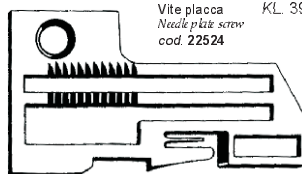

Vite placca
Needle plate screw
cod. 22524

Vite placca
Needle plate screw
cod. 22524

Placca 2 aghi
Needle plate (2 needles)
cod. **G 39524AV** (GB)

Griffa ausiliaria
Auxiliary feed dog
cod. **39505AW**

KL. 39500JB-1,98