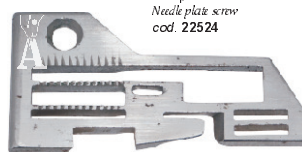

Vite placca
Needle plate screw
cod. 22524

Placca - Needle plate
cod. **39524BF** (1/8")
(= 39524BK)

KI. 39500

KL. 39500W

Vite placca
Needle plate screw
cod. 22524

Placca 2 aghi
Needle plate (2 needles)
cod. **39524W**

Griffa ausiliaria
Auxiliary feed dog
cod. **39505AW**

KL. 39500JB-1,98

Vite placca
Needle plate screw
cod. 22524

Placca 2 aghi
Needle plate (2 needles)
cod. **G 39524AW** (GC)

Griffa ausiliaria
Auxiliary feed dog
cod. **39505AW**

Vite placca
Needle plate screw
cod. 22524

Placca 2 aghi
Needle plate (2 needles)
cod. **GA 39524AW** (HH)

Griffa ausiliaria
Auxiliary feed dog
cod. **39505AW**

KI. 39600

Vite placca
Needle plate screw
cod. 22524

Placca - Needle plate
cod. **39624A-5** (1/8") (BA)

Vite
Screw
cod. 93A

Griffa principale
Main feed dog
cod. **39605A-5** (1/8") (BC)

Vite
Screw
cod. 93

Griffa differenziale
Differential feed dog
cod. **39626A** (1/8"-3/16") (BG)