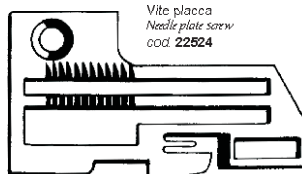

Vite placca
Needle plate screw
cod. 22524

Placca - Needle plate
cod. **A9953** (1/8")

Vite placca
Needle plate screw
cod. 22524

Placca - Needle plate
cod. **GA 39524C** (3/32") (HA)
cod. **GA 39524C** (1/8") (HB)
cod. **GA 39524C** (5/32") (HC)

Vite placca
Needle plate screw
cod. 22524

Placca - Needle plate
cod. **39524BF** (1/8")
(= 39524BK)

KI. 39500

KL. 39500W

Vite placca
Needle plate screw
cod. 22524

Placca 2 aghi
Needle plate (2 needles)
cod. **39524W**

Vite
Screw
cod. 94

Griffa principale
Main feed dog
cod. **39505W**

Vite
Screw
cod. 93

Griffa differenziale
Differential feed dog
cod. **39526W**

Vite placca
Needle plate screw
cod. 22524

Placca 2 aghi
Needle plate (2 needles)
cod. **G 39524AV** (GB)

Griffa ausiliaria
Auxiliary feed dog
cod. **39505AW**

KL. 39500JB-1,98

Vite placca
Needle plate screw
cod. 22524

Placca 2 aghi
Needle plate (2 needles)
cod. **G 39524AW** (GC)

Griffa ausiliaria
Auxiliary feed dog
cod. **39505AW**