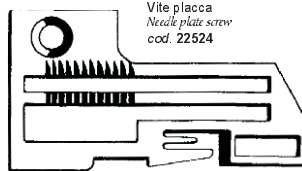

Vite placca
Needle plate screw
cod. 22524

Placca 2 aghi
Needle plate (2 needles)
cod. **G 39524AW** (GC)

Griffa ausiliaria
Auxiliary feed dog
cod. **39505AW**