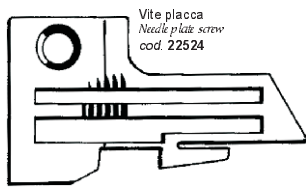

KI. 39500

Vite placca
Needle plate screw
cod. 22524

Placca - Needle plate
cod. **39524D**
(= 39524AM)

Vite
Screw
cod. 94

Griffa principale
Main feed dog
cod. **39505F**

Vite
Screw
cod. 93

Griffa differenziale
Differential feed dog
cod. **39526H**

Vite
Screw
cod. 22KH

Griffa ausiliaria
Auxiliary feed dog
cod. **39505H**

KL. 39500JC

Vite placca
Needle plate screw
cod. 22524

Placca - Needle plate
cod. **39524P** (1/8")
(= 39524AJ)

Vite
Screw
cod. 94

Griffa principale
Main feed dog
cod. **39505P**

Vite
Screw
cod. 93

Griffa differenziale
Differential feed dog
cod. **39526P**

Vite placca
Needle plate screw
cod. 22524

Placca - Needle plate
cod. **39524AB** (1/8")
(= 39524AX1/8)
cod. **39524AB** (3/16")
(= 39524AX3/16)

Vite placca
Needle plate screw
cod. 22524

Placca - Needle plate
cod. **A9953** (1/8")

Vite placca
Needle plate screw
cod. 22524

Placca - Needle plate
cod. **GA 39524C** (3/32") (HA)
cod. **GA 39524C** (1/8") (HB)
cod. **GA 39524C** (5/32") (HC)