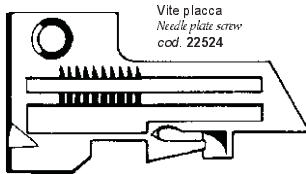

KI. 39500

Vite placca
Needle plate screw
cod. 22524

Placca - Needle plate
cod. **39524D**
(= 39524AM)

Vite
Screw
cod. 94

Griffa principale
Main feed dog
cod. **39505F**

Vite
Screw
cod. 93

Griffa differenziale
Differential feed dog
cod. **39526H**

Vite
Screw
cod. 22KH

Griffa ausiliaria
Auxiliary feed dog
cod. **39505H**

KL. 39500JC

Vite placca
Needle plate screw
cod. 22524

Placca - Needle plate
cod. **39524P** (1/8")
(= 39524AJ)

Vite
Screw
cod. 94

Griffa principale
Main feed dog
cod. **39505P**

Vite
Screw
cod. 93

Griffa differenziale
Differential feed dog
cod. **39526P**

Vite placca
Needle plate screw
cod. 22524

Placca - Needle plate
cod. **39524AB** (1/8")
(= 39524AX1/8)
cod. **39524AB** (3/16")
(= 39524AX3/16)

Vite placca
Needle plate screw
cod. 22524

Placca - Needle plate
cod. **A9953** (1/8")

Vite placca
Needle plate screw
cod. 22524

Placca - Needle plate
cod. **GA 39524C** (3/32") (HA)
cod. **GA 39524C** (1/8") (HB)
cod. **GA 39524C** (5/32") (HC)