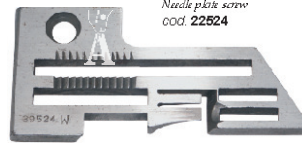

KI. 39500

Vite placca
Needle plate screw
cod. 22524

Placca - Needle plate
cod. **39524D**
(= 39524AM)

Vite
Screw
cod. 94

Griffa principale
Main feed dog
cod. **39505F**

Vite
Screw
cod. 93

Griffa differenziale
Differential feed dog
cod. **39526H**

Vite
Screw
cod. 93

Griffa differenziale
Differential feed dog
cod. **39526P**

Vite placca
Needle plate screw
cod. 22524

Placca - Needle plate
cod. **39524AB** (1/8")
(= 39524AX1/8)
cod. **39524AB** (3/16")
(= 39524AX3/16)

Vite placca
Needle plate screw
cod. 22524

Placca - Needle plate
cod. **A9953** (1/8")

Vite placca
Needle plate screw
cod. 22524

Placca - Needle plate
cod. **GA 39524C** (3/32") (HA)
cod. **GA 39524C** (1/8") (HB)
cod. **GA 39524C** (5/32") (HC)

Vite placca
Needle plate screw
cod. 22524

Placca - Needle plate
cod. **39524BF** (1/8")
(= 39524BK)

KI. 39500

KL. 39500W

Vite placca
Needle plate screw
cod. 22524

Placca 2 aghi
Needle plate (2 needles)
cod. **39524W**