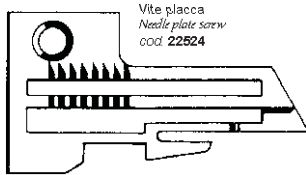

KI. 39500

Vite placca
Needle plate screw
cod. 22524

Placca - Needle plate
cod. **39524D**
(= 39524AM)

Vite
Screw
cod. 94

Griffa principale
Main feed dog
cod. **39505F**

Vite
Screw
cod. 93

Griffa differenziale
Differential feed dog
cod. **39526H**

Vite
Screw
cod. 22KH

Griffa ausiliaria
Auxiliary feed dog
cod. **39505H**

KL. 39500JC

Vite placca
Needle plate screw
cod. 22524

Placca - Needle plate
cod. **39524P** (1/8")
(= 39524AJ)

Vite
Screw
cod. 94

Griffa principale
Main feed dog
cod. **39505P**

Vite
Screw
cod. 93

Griffa differenziale
Differential feed dog
cod. **39526P**

Vite placca
Needle plate screw
cod. 22524

Placca - Needle plate
cod. **39524AB** (1/8")
(= 39524AX1/8)
cod. **39524AB** (3/16")
(= 39524AX3/16)

Vite placca
Needle plate screw
cod. 22524

Placca - Needle plate
cod. **A9953** (1/8")

Vite placca
Needle plate screw
cod. 22524

Placca - Needle plate
cod. **GA 39524C** (3/32") (HA)
cod. **GA 39524C** (1/8") (HB)
cod. **GA 39524C** (5/32") (HC)