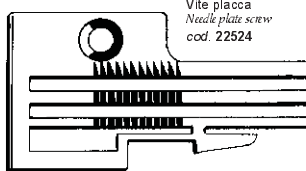

KI. 39500

Vite placca
Needle plate screw
cod. 22524

Placca - Needle plate
cod. **39524D**
(= 39524AM)

Vite
Screw
cod. 94

Griffa principale
Main feed dog
cod. **39505F**

Vite
Screw
cod. 93

Griffa differenziale
Differential feed dog
cod. **39526H**

Vite
Screw
cod. 93

Griffa differenziale
Differential feed dog
cod. **39526P**

Vite placca
Needle plate screw
cod. 22524

Placca - Needle plate
cod. **39524AB** (1/8")
(= 39524AX1/8)
cod. **39524AB** (3/16")
(= 39524AX3/16)

Vite placca
Needle plate screw
cod. 22524

Placca - Needle plate
cod. **A9953** (1/8")

Vite placca
Needle plate screw
cod. 22524

Placca - Needle plate
cod. **GA 39524C** (3/32") (HA)
cod. **GA 39524C** (1/8") (HB)
cod. **GA 39524C** (5/32") (HC)

Vite placca
Needle plate screw
cod. 22524

Placca - Needle plate
cod. **39524BF** (1/8")
(= 39524BK)

KI. 39500

KL. 39500W

Vite placca
Needle plate screw
cod. 22524

Placca 2 aghi
Needle plate (2 needles)
cod. **39524W**