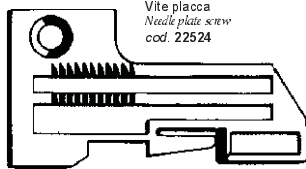

KI. 39500

Vite placca
Needle plate screw
cod. 22524

Placca - Needle plate
cod. **39524D**
(= 39524AM)

Vite
Screw
cod. 94

Griffa principale
Main feed dog
cod. **39505F**

Vite
Screw
cod. 93

Griffa differenziale
Differential feed dog
cod. **39526H**

Vite
Screw
cod. 93

Griffa differenziale
Differential feed dog
cod. **39526P**

Vite placca
Needle plate screw
cod. 22524

Placca - Needle plate
cod. **39524AB** (1/8")
(= 39524AX1/8)
cod. **39524AB** (3/16")
(= 39524AX3/16)

Vite placca
Needle plate screw
cod. 22524

Placca - Needle plate
cod. **A9953** (1/8")

Vite placca
Needle plate screw
cod. 22524

Placca - Needle plate
cod. **GA 39524C** (3/32") (HA)
cod. **GA 39524C** (1/8") (HB)
cod. **GA 39524C** (5/32") (HC)

Vite placca
Needle plate screw
cod. 22524

Placca - Needle plate
cod. **39524BF** (1/8")
(= 39524BK)

KI. 39500

KL. 39500W

Vite placca
Needle plate screw
cod. 22524

Placca 2 aghi
Needle plate (2 needles)
cod. **39524W**