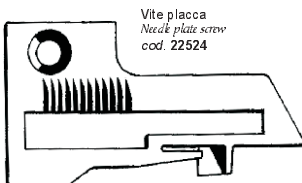

Griffa cpl.  
Feed dog asm.  
cod. **39505J/K**  
(39505J + 39505K)

Vite placca  
Needle plate screw  
cod. 22524

Placca - Needle plate  
cod. **39524B** (3/32")  
(= 39524V3/32)  
cod. **39524B** (1/8")  
(= 39524V1/8)  
cod. **39524B** (5/32")  
(= 39524V5/32)

Griffa principale  
Main feed dog  
cod. **39505B**

Griffa differenziale  
Differential feed dog  
cod. **39526B**

Griffa ausiliaria  
Auxiliary feed dog  
cod. **39505**

Vite placca  
Needle plate screw  
cod. 22524

Placca - Needle plate  
cod. **39524N** (1/8")  
(= 39524AH)

Vite  
Screw  
cod. 22528

Griffa cpl.  
Feed dog asm.  
cod. **39505N/U**  
(39505N + 39505U)

Vite placca  
Needle plate screw  
cod. 22524

Placca - Needle plate  
cod. **39524AS**