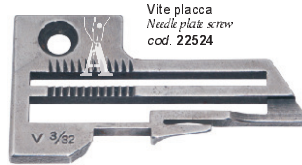

Vite  
Screw  
cod. 22528

Vite  
Screw  
cod. 22528

Griffa principale  
Main feed dog  
cod. **36205A**

Griffa differenziale  
Differential feed dog  
cod. **36226A**

**KI. 39200**

KL. 39200E

Vite placca  
Needle plate screw  
cod. 22524

Placca - Needle plate  
cod. **39224B**

Vite  
Screw  
cod. 94

Griffa principale  
Main feed dog  
cod. **39205E**

Griffa ausiliaria  
Auxiliary feed dog  
cod. **39226E**

KL. 39200AC, 39200AD

Vite placca  
Needle plate screw  
cod. 22524

Placca - Needle plate  
cod. **39224AC-3-32** (3/32")  
cod. **39224AC-1-8** (1/8")

KL. 39200J

Vite placca  
Needle plate screw  
cod. 22524

Placca - Needle plate  
cod. **39224J**

**KI. 39500**

Vite placca  
Needle plate screw  
cod. 22524

Placca - Needle plate  
cod. **39524C** (3/32")  
(= 39524AC3/32)  
cod. **39524C** (1/8")  
(= 39524AC1/8)

Griffa principale  
Main feed dog  
cod. **39505B**

Griffa differenziale  
Differential feed dog  
cod. **39526B**