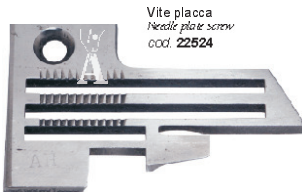

Vite placca
Needle plate screw
cod. 22524

Placca - Needle plate
cod. **39524N** (1/8")
(= 39524AH)

Vite
Screw
cod. 22528

Griffa cpl.
Feed dog asm.
cod. **39505N/U**
(39505N + 39505U)