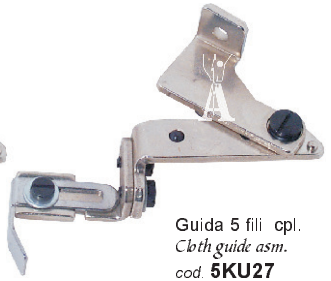

Guida 5 fili cpl.
Cloth guide asm.
cod. **5KU27**