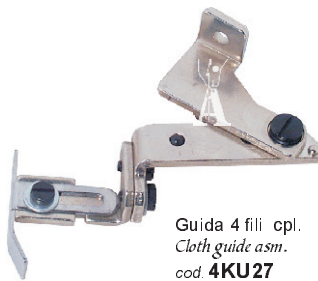

KI. 400 serie, 500 serie, 700 serie, 800 serie

Ricambi per gruppi KT e KU

Parts list for KT and KU group