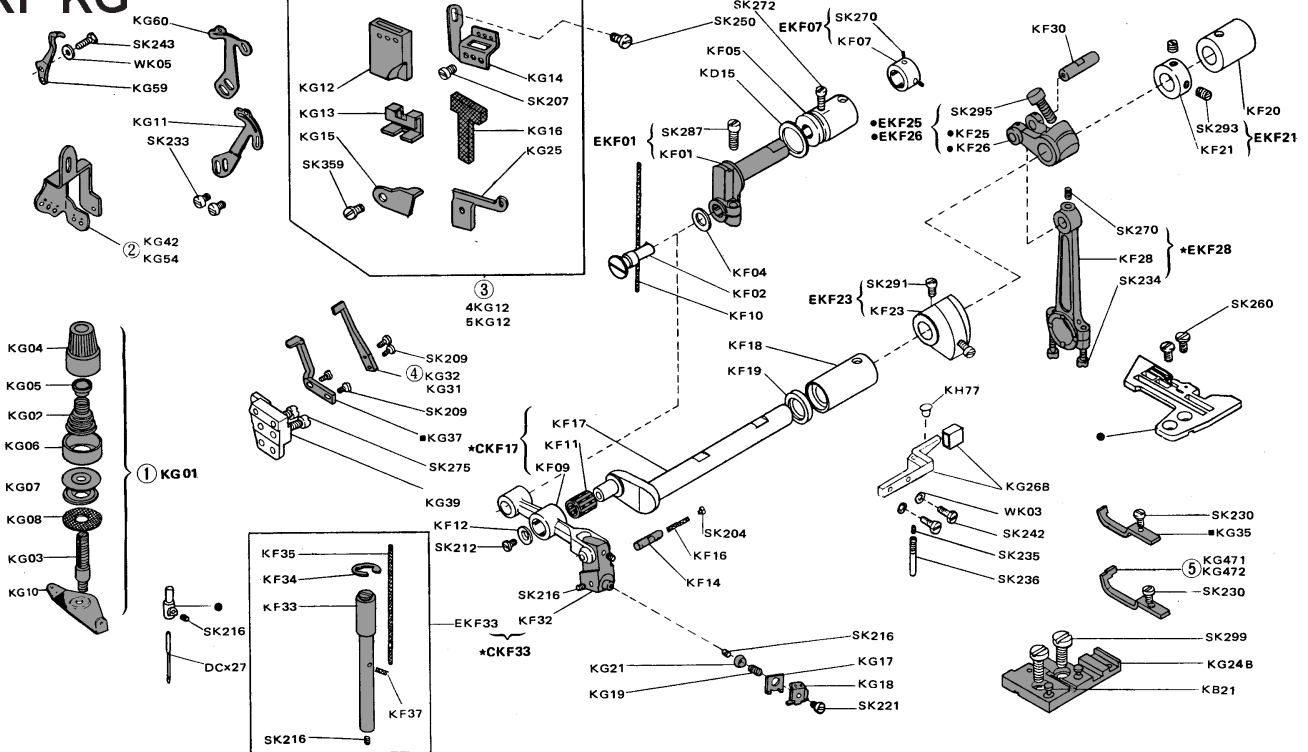

KF KG

KI. 400 serie, 500 serie, 700 serie, 800 serie,

Ricambi per gruppi KF e KG

Parts list for KF and KG group

 Biella Crank cod. KF01E	 Gabbia a rulli Bearing cod. KF11	 Perno Pin cod. KF14	 Biella Crank cod. KF26
 Perno - Pin cod. KF30	 Rondella - Washer cod. KF31	 Barra ago cpl. Needle bar asm. cod. EKF33	
 Biella Connecting rod cod. KF28E	 Morsetto Bracket cod. KF32	 Barra ago Needle bar cod. KF33	
 Tensione cpl. Tension asm cod. KG120 verde cod. KG121 gialla cod. KG123 rossa	 Molla Tension spring cod. KJ51 leggera cod. KL30 media cod. KG02 pasante		
 Bottone Tension nut cod. KG04	 Boccola Washer cod. KG05	 Molla Tension spring cod. KG02	 Scodellino Tension cup cod. KG06
	 Disco Tension disc cod. KG07	 Feltro Tension felt cod. KG08	
 Perno Tension pin cod. KG03	 Passafilo Thread guide cod. KG09	 Passafilo Thread guide cod. KG09D	 Passafilo Thread guide cod. KG10

KI. 400 serie, 500 serie, 700 serie, 800 serie,

Ricambi per gruppi KF e KG

Parts list for KF and KG group

 Passafilo Thread guide cod. KG11	 Passafilo Thread guide cod. KG11D	 Passafilo Thread guide cod. KG60	 Serbatoio Oil tank cod. KG12	 Guida feltro Felt guide cod. KG13	 Passafilo Thread guide cod. KG14
 Copri olio Oil cover cod. KG15	 Feltro olio Oil felt cod. KG16	 Fermafilo Thread retainer cod. KG17	 Passafilo Thread guide cod. KG18	 Molla Spring cod. KG19	 Bussola Guide cod. KG21
 Supporto - Bracket cod. KG24	 Salva ago Needle guard cod. KG59	 Salva ago Needle guard cod. KG31	 Salva ago Needle guard cod. KG32		
 Salva ago Needle guard cod. KG35	 Salva ago Needle guard cod. KG37	 Salva ago Needle guard cod. KG471	 Salva ago Needle guard cod. KG472		
 Passafilo Thread guide cod. KG42	 Passafilo Thread guide cod. KG54	 Passafilo Thread guide cod. KG54D	 Passafilo Thread guide cod. KG25	 Molla Spring cod. KG68	