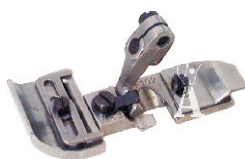

Piedino 20 mm con gambo
Presser foot 20 mm with bracket
cod. **P102A/10** (P102A/F371)