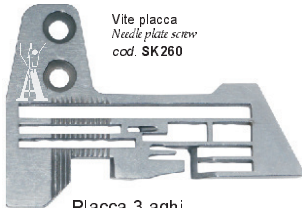

KI. 400 serie, 500 serie, 700 serie, 800 serie,

KI. 516M2-524, 767E-516M2-524, 767F-516M2-524

Vite placca
Needle plate screw
cod. SK260

Placca 3 aghi
Needle plate (3 needles)
cod. **E988** (52x4 mm)