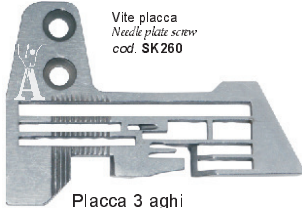

Vite placca
Needle plate screw
cod. SK260

Placca 3 aghi
Needle plate (3 needles)
cod. **E988** (52x4 mm)