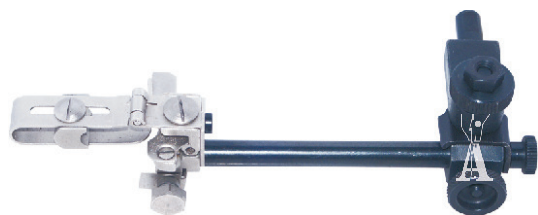

**Kl. serie: 27, 227, 327, 527, 627,  
29, 229, 329, 529, 629, 639  
ORION, VEGA**

Guida cpl.  
Guide asm.  
cod. **203712-5-11**

Crochet - *Looper*  
cod. **209310-0-00**

Crochet - *Looper*  
cod. **211310-0-01**

Crochet - *Looper*  
cod. **211240-0-01**

Placca 2 aghi (2,0x5,5)  
Needle plate (2 needles)  
cod. **209537-0-00** (5,5 mm)

Placca 1 ago  
Needle plate (1 needle)  
cod. **209460-0-10** (5,0 mm)

Placca 2 aghi  
Needle plate (2 needles)  
cod. **209334-0-02**

Placca 2 aghi  
Needle plate (2 needles)  
cod. **920945-0-02**

**Kl. serie: 27, 227, 327, 527, 627,  
29, 229, 329, 529, 629, 639  
ORION, VEGA**

Griffa differenziale  
Differential feed dog  
cod. **202607-0-10**

Griffa principale  
Main feed dog  
cod. **205951-0-00**