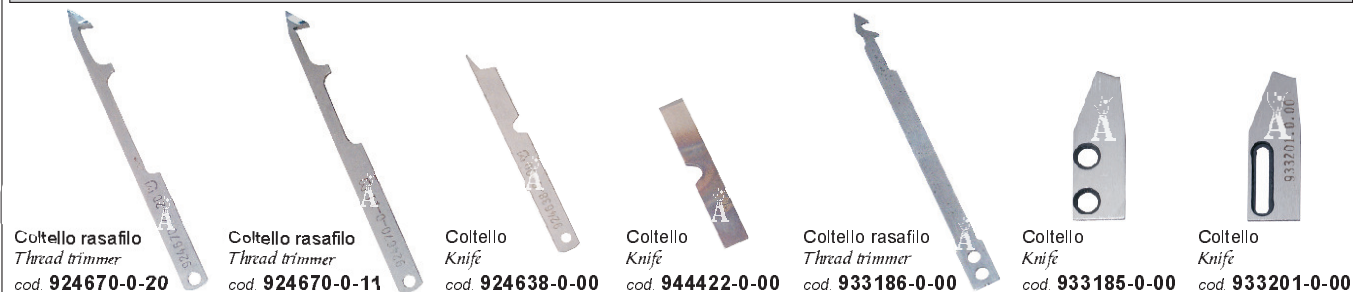

KI. 21, 24, 25, 26 STELLA

Coltello sup. Upper knife cod. 200271-0-10
 Coltello inf. Lower knife cod. 200274-0-10
 Coltello sup. Upper knife cod. 200403-0-10
 Coltello inf. Lower knife cod. 200404-0-10

KI. VARIE

Coltello Knife cod. 921251-0-10
 Coltello Knife cod. 921252-0-10

KI. 63, 64, 65, 261 serie, 262 serie, 263 serie, 264 serie, SIRIO, 73, 91, 93, 94, MIZAR

Coltelli - Knives

Coltello sup. Upper knife cod. 302807-0-10
 Coltello sup. widia Upper knife -widia cod. 305671-2-00
 Coltello sup. Upper knife cod. 303012-0-10
 Coltello inf. Lower knife cod. 302808-0-10
 Coltello inf. widia Lower knife widia cod. 305670-2-00
 Coltello sup. Upper knife cod. 315506-0-00
 Coltello sup. widia Upper knife -widia cod. 315506-2-00
 Coltello inf. Lower knife cod. 315507-0-00
 Coltello sup. Upper knife cod. 302865-0-11
 Coltello sup. Upper knife cod. 318735-0-00
 Coltello sup. widia Upper knife -widia cod. 318792-2-20
 Coltello sup. widia Upper knife -widia cod. 318791-2-00
 Coltello inf. widia Lower knife widia cod. 318794-2-00
 Coltello sup. Upper knife cod. 306223-0-10
 Coltello sup. Upper knife cod. 306224-0-10
 Coltello inf. Lower knife cod. 306234-0-00
 Coltello inf. Lower knife cod. 306235-0-00
 Coltello sup. widia Upper knife -widia cod. 306286-2-00
 Coltello sup. widia Upper knife -widia cod. 306285-2-00
 Coltello inf. widia Lower knife widia cod. 306284-2-00
 Coltello inf. widia Lower knife widia cod. 306283-2-00

KI. 171, 177

Coltello rasafilo Thread trimmer cod. 924670-0-20
 Coltello rasafilo Thread trimmer cod. 924670-0-11
 Coltello Knife cod. 924638-0-00
 Coltello Knife cod. 944422-0-00
 Coltello rasafilo Thread trimmer cod. 933186-0-00
 Coltello Knife cod. 933185-0-00
 Coltello Knife cod. 933201-0-00