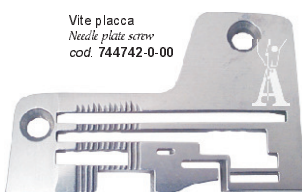

Placca 2 aghi (5,0x5,0)
Needle plate (2 needles)
cod. **205025-0-10** (5,5 mm)

Vite griffe
Feed dogs screw
cod. 202488-0-10

Griffa principale
Main feed dog
cod. **205007-0-10**

Griffa differenziale
Differential feed dog
cod. **205011-0-10**

Griffa ausiliaria
Auxiliary feed dog
cod. **202609-0-10**

per materiali pesanti - for heavy material

Vite griffe
Feed dogs screw
cod. 202488-0-10

Griffa principale
Main feed dog
cod. **205060-0-10**

Griffa differenziale
Differential feed dog
cod. **205065-0-10**

Griffa ausiliaria
Auxiliary feed dog
cod. **202609-0-10**

Vite placca
Needle plate screw
cod. 744742-0-00