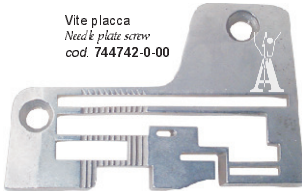

Placca 2 aghi (2,0x5,0)
Needle plate (2 needles)
cod. **204864-0-10** (5,0 mm)

Vite griffe
Feed dogs screw
cod. 202488-0-10

Griffa principale
Main feed dog
cod. **204846-0-10**

Griffa differenziale
Differential feed dog
cod. **204850-0-10**

Griffa ausiliaria
Auxiliary feed dog
cod. **202609-0-10**

Vite placca
Needle plate screw
cod. 744742-0-00

Placca 2 aghi (5,0x5,0)
Needle plate (2 needles)
cod. **205026-0-10** (5,0 mm)

Vite griffe
Feed dogs screw
cod. 202488-0-10

Griffa principale
Main feed dog
cod. **205061-0-10**
(solo originale) (genuine only)

Griffa differenziale
Differential feed dog
cod. **205066-0-10**
(solo originale) (genuine only)

Griffa ausiliaria
Auxiliary feed dog
cod. **202609-0-10**

Griffa principale
Main feed dog
cod. **205010-0-10**

Griffa differenziale
Differential feed dog
cod. **205014-0-10**