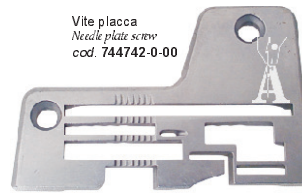

Placca 2 aghi (2,5x5,0)
Needle plate (2 needles)
cod. **204698-0-11** (..... mm)

Vite griffe
Feed dogs screw
cod. 202488-0-10

Griffa principale
Main feed dog
cod. **204667-0-10**

Griffa differenziale
Differential feed dog
cod. **204669-0-10**

Griffa ausiliaria
Auxiliary feed dog
cod. **204819-0-10**
(solo originale) (genuine only)

Vite placca
Needle plate screw
cod. 744742-0-00