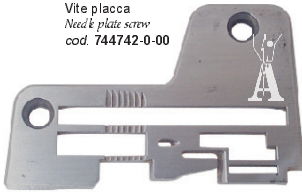

KI. 329 serie, 529 serie, 629 serie, F29 serie

Vite placca
Needle plate screw
cod. 744742-0-00