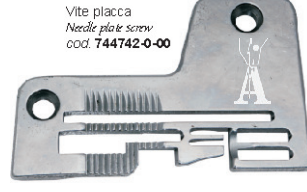

Placca 2 aghi (2,5x0,33)
Needle plate (2 needles)
cod. **204026-0-10** (7,0 mm)

Vite griffe
Feed dogs screw
cod. 202488-0-10

Griffa principale
Main feed dog
cod. **206298-0-00**

Griffa differenziale
Differential feed dog
cod. **203609-0-10**

Griffa ausiliaria
Auxiliary feed dog
cod. **203612-0-10**

Vite placca
Needle plate screw
cod. 744742-0-00