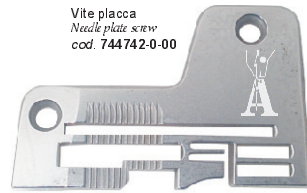

Placca 2 aghi (2,0x0,27)
Needle plate (2 needles)
cod. **204006-0-10** (5,5 mm)

Vite griffe
Feed dogs screw
cod. 202488-0-10

Griffa principale
Main feed dog
cod. **206298-0-00**

Griffa differenziale
Differential feed dog
cod. **203609-0-10**

Griffa ausiliaria
Auxiliary feed dog
cod. **203612-0-10**

Vite placca
Needle plate screw
cod. 744742-0-00