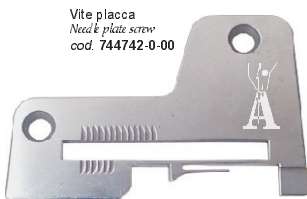

Placca 1 ago
Needle plate (1 needle)
cod. **202783-0-11** (3,2 mm)
cod. **202877-0-11** (5,0 mm)

Vite griffe
Feed dogs screw
cod. 202488-0-10

Griffa principale
Main feed dog
cod. **202780-0-10**

Griffa differenziale
Differential feed dog
cod. **202782-0-10**

Griffa ausiliaria
Auxiliary feed dog
cod. **202061-0-10**

Vite placca
Needle plate screw
cod. 744742-0-00

Placca 1 ago
Needle plate (1 needle)
cod. **203399-0-10** (1,3 mm)