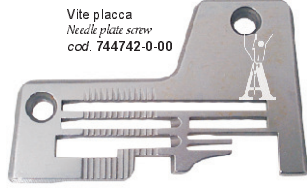

Placca 2 aghi (2,5x0,33)
Needle plate (2 needles)
cod. **203583-0-10** (6,0 mm)

Vite griffe
Feed dogs screw
cod. 202488-0-10

Griffa principale
Main feed dog
cod. **203536-0-10**

Griffa differenziale
Differential feed dog
cod. **203542-0-10**

Griffa ausiliaria
Auxiliary feed dog
cod. **203544-0-10**

Vite placca
Needle plate screw
cod. 744742-0-00