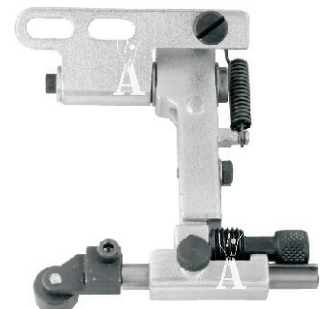

Guide ribaltabili (Overturning guides)

GUIDE UNIVERSALI STANDARD - UNIVERSAL STANDARD GUIDES

cod. 6764/GB
- guida standard, innesto tondo
- standard guide with round clutch

cod. GB/30
- parte inferiore standard
- lower standard gauge

cod. GB/50
- parte inferiore portabordatori
- lower gauge for binders

cod. GB/70
- guida dritta fissa
- straight guide

cod. GB/72
- guida dritta orientabile
- slanting straight guide

cod. GB/80
- guida per cerniere
- zipper guide

cod. GB/82
- guida reg. per cerniere
- adjustable zipper guide

cod. 6764/JE
- guida standard, innesto a forcella - economica
- standard guide with fork clutch - cheap

cod. 6764/NM
- guida standard, innesto a forcella
- standard guide with fork clutch

cod. SP/123
- guida standard, innesto quadro
- standard guide with square clutch

cod. 6764/03
- parte inferiore portabordatori
- lower gauge for binders

cod. 6764/14
- molla
- spring

cod. 6764/OD
- guida dritta fissa
- straight guide