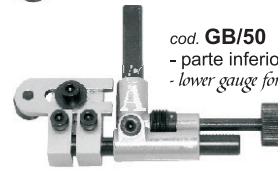

Guide ribaltabili (Overturning guides)

GUIDE UNIVERSALI STANDARD - UNIVERSAL STANDARD GUIDES

cod. 6764/GB
- guida standard, innesto tondo
- standard guide with round clutch

cod. GB/30
- parte inferiore standard
- lower standard gauge

cod. GB/50
- parte inferiore portabordatori
- lower gauge for binders

cod. GB/70
- guida dritta fissa
- straight guide

cod. GB/72
- guida dritta orientabile
- slanting straight guide

cod. GB/80
- guida per cerniere
- zipper guide

cod. GB/82
- guida reg. per cerniere
- adjustable zipper guide

cod. 6764/JE
- guida standard, innesto a forcella - economica
- standard guide with fork clutch - cheap

cod. 6764/NM
- guida standard, innesto a forcella
- standard guide with fork clutch

cod. SP/123
- guida standard, innesto quadro
- standard guide with square clutch

cod. 6764/03
- parte inferiore portabordatori
- lower gauge for binders

cod. 6764/14
- molla
- spring

cod. 6764/OD
- guida dritta fissa
- straight guide