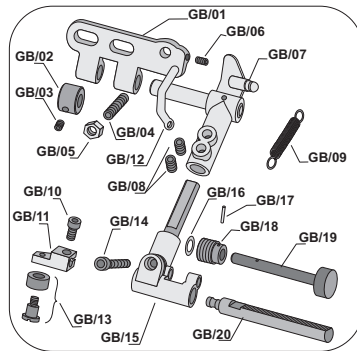

Guide ribaltabili (Overturning guides)

GUIDE UNIVERSALI STANDARD - UNIVERSAL STANDARD GUIDES

cod. 6764/GB
- guida standard, innesto tondo
- standard guide with round clutch

cod. GB/30
- parte inferiore standard
- lower standard gauge

cod. GB/50
- parte inferiore portabordatori
- lower gauge for binders

cod. GB/70
- guida dritta fissa
- straight guide

cod. GB/72
- guida dritta orientabile
- slanting straight guide

cod. GB/80
- guida per cerniere
- zipper guide

cod. GB/82
- guida reg. per cerniere
- adjustable zipper guide

cod. 6764/JE
- guida standard, innesto a forcella - economica
- standard guide with fork clutch - cheap

cod. 6764/NM
- guida standard, innesto a forcella
- standard guide with fork clutch

cod. SP/123
- guida standard, innesto quadro
- standard guide with square clutch

cod. 6764/03
- parte inferiore portabordatori
- lower gauge for binders

cod. 6764/14
- molla
- spring

cod. 6764/OD
- guida dritta fissa
- straight guide