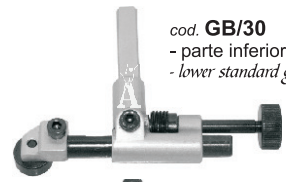

Guide ribaltabili (Overturning guides)

GUIDE UNIVERSALI STANDARD - UNIVERSAL STANDARD GUIDES

cod. 6764/GB
- guida standard, innesto tondo
- standard guide with round clutch

cod. GB/30
- parte inferiore standard
- lower standard gauge

cod. GB/50
- parte inferiore portabordatori
- lower gauge for binders

cod. GB/70
- guida dritta fissa
- straight guide

cod. GB/72
- guida dritta orientabile
- slanting straight guide

cod. GB/80
- guida per cerniere
- zipper guide

cod. GB/82
- guida reg. per cerniere
- adjustable zipper guide

cod. 6764/JE
- guida standard, innesto a forcella - economica
- standard guide with fork clutch - cheap

cod. 6764/NM
- guida standard, innesto a forcella
- standard guide with fork clutch

cod. SP/123
- guida standard, innesto quadro
- standard guide with square clutch

cod. 6764/03
- parte inferiore portabordatori
- lower gauge for binders

cod. 6764/14
- molla
- spring

cod. 6764/OD
- guida dritta fissa
- straight guide