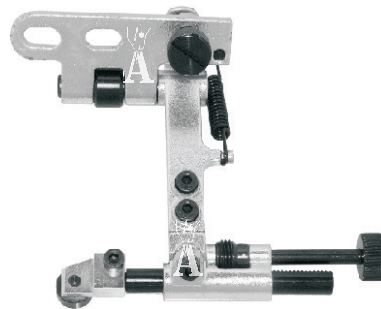

Guide ribaltabili (Overturning guides)

GUIDE UNIVERSALI STANDARD - UNIVERSAL STANDARD GUIDES

cod. 6764/GB
- guida standard, innesto tondo
- standard guide with round clutch

cod. GB/30
- parte inferiore standard
- lower standard gauge

cod. GB/50
- parte inferiore portabordatori
- lower gauge for binders

cod. GB/70
- guida dritta fissa
- straight guide

cod. GB/72
- guida dritta orientabile
- slanting straight guide

cod. GB/80
- guida per cerniere
- zipper guide

cod. GB/82
- guida reg. per cerniere
- adjustable zipper guide

cod. 6764/JE
- guida standard, innesto a forcella - economica
- standard guide with fork clutch - cheap

cod. 6764/NM
- guida standard, innesto a forcella
- standard guide with fork clutch

cod. SP/123
- guida standard, innesto quadro
- standard guide with square clutch

cod. 6764/03
- parte inferiore portabordatori
- lower gauge for binders

cod. 6764/14
- molla
- spring

cod. 6764/OD
- guida dritta fissa
- straight guide