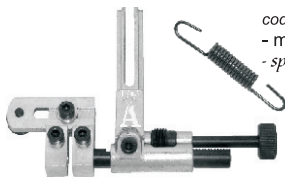

Guide ribaltabili (Overturning guides)

GUIDE UNIVERSALI STANDARD - UNIVERSAL STANDARD GUIDES

cod. 6764/GB
- guida standard, innesto tondo
- standard guide with round clutch

cod. GB/30
- parte inferiore standard
- lower standard gauge

cod. GB/50
- parte inferiore portabordatori
- lower gauge for binders

cod. GB/70
- guida dritta fissa
- straight guide

cod. GB/72
- guida dritta orientabile
- slanting straight guide

cod. GB/80
- guida per cerniere
- zipper guide

cod. GB/82
- guida reg. per cerniere
- adjustable zipper guide

cod. 6764/JE
- guida standard, innesto a forcella - economica
- standard guide with fork clutch - cheap

cod. 6764/NM
- guida standard, innesto a forcella
- standard guide with fork clutch

cod. SP/123
- guida standard, innesto quadro
- standard guide with square clutch

cod. 6764/03
- parte inferiore portabordatori
- lower gauge for binders

cod. 6764/14
- molla
- spring

cod. 6764/OD
- guida dritta fissa
- straight guide