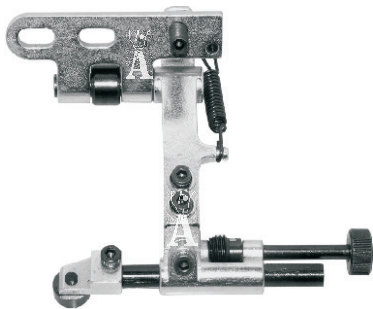

Guide ribaltabili (Overturning guides)

GUIDE UNIVERSALI STANDARD - UNIVERSAL STANDARD GUIDES

cod. 6764/GB
- guida standard, innesto tondo
- standard guide with round clutch

cod. GB/30
- parte inferiore standard
- lower standard gauge

cod. GB/50
- parte inferiore portabordatori
- lower gauge for binders

cod. GB/70
- guida dritta fissa
- straight guide

cod. GB/72
- guida dritta orientabile
- slanting straight guide

cod. GB/80
- guida per cerniere
- zipper guide

cod. GB/82
- guida reg. per cerniere
- adjustable zipper guide

cod. 6764/JE
- guida standard, innesto a forcella - economica
- standard guide with fork clutch - cheap

cod. 6764/NM
- guida standard, innesto a forcella
- standard guide with fork clutch

cod. SP/123
- guida standard, innesto quadro
- standard guide with square clutch

cod. 6764/03
- parte inferiore portabordatori
- lower gauge for binders

cod. 6764/14
- molla
- spring

cod. 6764/OD
- guida dritta fissa
- straight guide