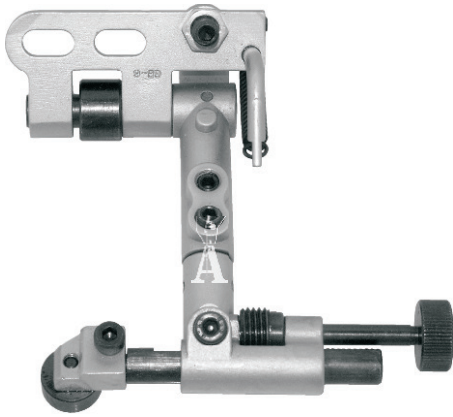

Guide ribaltabili (Overturning guides)

GUIDE UNIVERSALI STANDARD - UNIVERSAL STANDARD GUIDES

cod. 6764/GB
- guida standard, innesto tondo
- standard guide with round clutch

cod. GB/30
- parte inferiore standard
- lower standard gauge

cod. GB/50
- parte inferiore portabordatori
- lower gauge for binders

cod. GB/70
- guida dritta fissa
- straight guide

cod. GB/72
- guida dritta orientabile
- slanting straight guide

cod. GB/80
- guida per cerniere
- zipper guide

cod. GB/82
- guida reg. per cerniere
- adjustable zipper guide

cod. 6764/JE
- guida standard, innesto a forcella - economica
- standard guide with fork clutch - cheap

cod. 6764/NM
- guida standard, innesto a forcella
- standard guide with fork clutch

cod. SP/123
- guida standard, innesto quadro
- standard guide with square clutch

cod. 6764/03
- parte inferiore portabordatori
- lower gauge for binders

cod. 6764/14
- molla
- spring

cod. 6764/OD
- guida dritta fissa
- straight guide