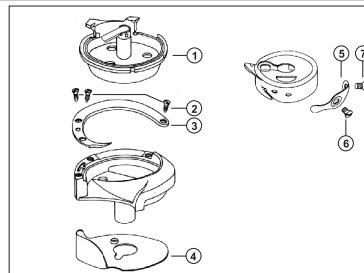

1 -	971988-3-00	(1 300/8005)
2 -	202593-0-00	(1 300/81 04)
3 -	205526-0-00	(1 300/81 90)
4 -	205527-0-00	(1 300/81 90)
5 -	201532-0-00	(1 300/8016)
6 -	202591-0-00	(1 300/8018)
7 -	202592-0-00	(1 300/8017)