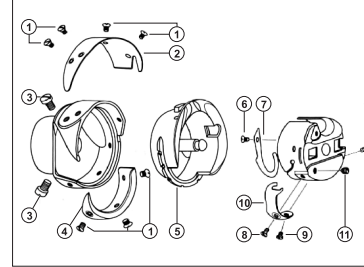

1 -	971883-0-00	(1300/1005)
2 -	971877-0-00	(1300/5260)
3 -	971860-0-00	(1200/0029)
4 -	.....	(1300/5285)
5 -	971909-0-00	(1300/8180)
6 -	971811-0-00	(1300/8150)
7 -	971812-0-00	(1300/8150)
8 -	971871-0-00	(1150/0006)
9 -	971872-0-00	(1300/8010)
10 -	971879-0-00	(1300/8008)
11 -	971813-0-00	(1300/8124)
12 -	971815-0-00	(1300/8161)