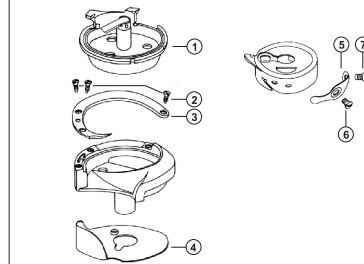

1 -	971970-3-00	(1300/8005)
2 -	202593-0-00	(1300/8104)
3 -	202526-0-00	(1300/8190)
4 -	204527-0-00	(1300/8018)
5 -	204532-0-00	(1300/8018)
6 -	202591-0-00	(1300/8018)
7 -	202592-0-00	(1300/8017)

971913-4-06 KL. UAN-2500, -2631, -2641, 2661, etc.

LARGA
CAPACITA'
LARGE
CAPACITY

cod. 971913-4-06
Crochet cpl. - Hook asm.
(= 971911-4-00)

cod. 971909-0-00
Cestello - Bobbin case holder

cod. 971912-4-00
Capsula - Bobbin case

cod. 203533-0-00/01
(metallo - metal)

cod. 203533-0-00/61
(alluminio - aluminium)