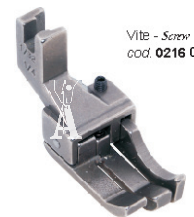

Vite - Screw
cod. 0216 000573

Cordonatore sinistro
Left cording foot
cod. 0272 006858/01 (7,0 mm)
cod. 0272 006858/10 (5,4 mm)

Vite - Screw
cod. 0216 000573

Piedino regolabile
Adjustable foot
cod. 999999210

Vite - Screw
cod. 0216 000573

Piedini sinistri - Left feet
cod. 999999232 (1/32" stretto)
cod. 999999236 (1/32")
cod. 999999240 (1/16" stretto)
cod. 999999244 (1/16")
cod. 999999248 (1/8")
cod. 999999252 (3/16")
cod. 999999256 (1/4")

Vite - Screw
cod. 0216 000573

Piedino bilaterale
Bilateral foot
cod. 999999266

Vite - Screw
cod. 0216 000573

Doppia compensazione
Double compensation foot
cod. 999999268

**Piedini comp. con guida
Compensating feet with guide**

Vite - Screw
cod. 0216 000573

Piedini destri - Right feet
cod. 999999270 (1/32" - 1/4")
cod. 999999272 (1/32" - 5/16")
cod. 999999274 (1/32" - 3/8")
cod. 999999276 (1/32" - 1/2")
cod. 999999278 (1/16" - 1/4")
cod. 999999280 (1/16" - 5/16")
cod. 999999282 (1/16" - 3/8")
cod. 999999284 (1/16" - 1/2")