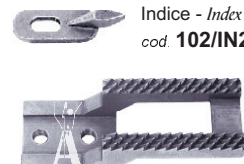

Indice - Index
cod. 102/IN2

Griffa - Feed dog
cod. 102/GR2