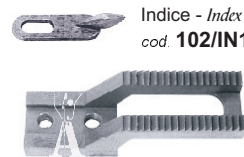

Indice - Index
cod. 102/IN1

Griffa
Feed dog
cod. 102/GR1