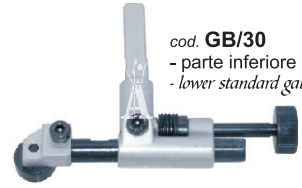

Guide ribaltabili - Overturning guides

cod. **6764/GB**
- guida standard, innesto tondo
- standard guide with round clutch

cod. **GB/30**
- parte inferiore standard
- lower standard gauge

cod. **GB/50**
- parte inferiore portabordatori
- lower gauge for binders

cod. **GB/70**
- guida dritta fissa
- straight guide

cod. **GB/72**
- guida dritta orientabile
- slanting straight guide

cod. **GB/80**
- guida per cerniere
- zipper guide

cod. **GB/82**
- guida reg. per cerniere
- adjustable zipper guide

cod. **6764/JE**
- guida standard, innesto a forcella - economica
- standard guide with fork clutch - cheap

cod. **6764/NM**
- guida standard, innesto a forcella
- standard guide with fork clutch

cod. **SP/123**
- guida standard, innesto quadro
- standard guide with square clutch