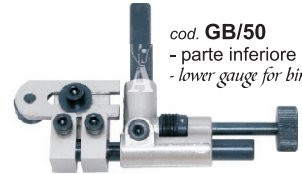

Guide ribaltabili - Overturning guides

cod. **6764/GB**
- guida standard, innesto tondo
- standard guide with round clutch

cod. **GB/30**
- parte inferiore standard
- lower standard gauge

cod. **GB/50**
- parte inferiore portabordatori
- lower gauge for binders

cod. **GB/70**
- guida dritta fissa
- straight guide

cod. **GB/72**
- guida dritta orientabile
- slanting straight guide

cod. **GB/80**
- guida per cerniere
- zipper guide

cod. **GB/82**
- guida reg. per cerniere
- adjustable zipper guide

cod. **6764/JE**
- guida standard, innesto a forcella - economica
- standard guide with fork clutch - cheap

cod. **6764/NM**
- guida standard, innesto a forcella
- standard guide with fork clutch

cod. **SP/123**
- guida standard, innesto quadro
- standard guide with square clutch

cod. **6764/14**
- molla
- spring

cod. **6764/10D**
- guida dritta fissa
- straight guide

cod. **6764/D2**
- guida dritta orientabile
- slanting straight guide

cod. **6764/DO**
- guida per cerniere
- zipper guide