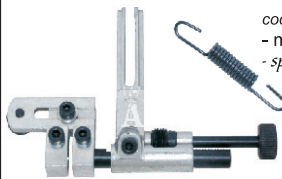

Guide ribaltabili - Overturning guides

cod. **6764/GB**
- guida standard, innesto tondo
- standard guide with round clutch

cod. **GB/30**
- parte inferiore standard
- lower standard gauge

cod. **GB/50**
- parte inferiore portabordatori
- lower gauge for binders

cod. **GB/70**
- guida dritta fissa
- straight guide

cod. **GB/72**
- guida dritta orientabile
- slanting straight guide

cod. **GB/80**
- guida per cerniere
- zipper guide

cod. **GB/82**
- guida reg. per cerniere
- adjustable zipper guide

cod. **6764/JE**
- guida standard, innesto a forcella - economica
- standard guide with fork clutch - cheap

cod. **6764/NM**
- guida standard, innesto a forcella
- standard guide with fork clutch

cod. **SP/123**
- guida standard, innesto quadro
- standard guide with square clutch

cod. **6764/14**
- molla
- spring

cod. **6764/10D**
- guida dritta fissa
- straight guide

cod. **6764/D2**
- guida dritta orientabile
- slanting straight guide

cod. **6764/DO**
- guida per cerniere
- zipper guide