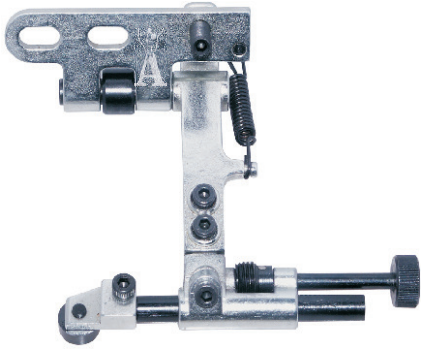

Guide ribaltabili - Overturning guides

cod. **6764/GB**
- guida standard, innesto tondo
- standard guide with round clutch

cod. **GB/30**
- parte inferiore standard
- lower standard gauge

cod. **GB/50**
- parte inferiore portabordatori
- lower gauge for binders

cod. **GB/70**
- guida dritta fissa
- straight guide

cod. **GB/72**
- guida dritta orientabile
- slanting straight guide

cod. **GB/80**
- guida per cerniere
- zipper guide

cod. **GB/82**
- guida reg. per cerniere
- adjustable zipper guide

cod. **6764/JE**
- guida standard, innesto a forcella - economica
- standard guide with fork clutch - cheap

cod. **6764/NM**
- guida standard, innesto a forcella
- standard guide with fork clutch

cod. **SP/123**
- guida standard, innesto quadro
- standard guide with square clutch

cod. **6764/14**
- molla
- spring

cod. **6764/10D**
- guida dritta fissa
- straight guide

cod. **6764/D2**
- guida dritta orientabile
- slanting straight guide

cod. **6764/DO**
- guida per cerniere
- zipper guide