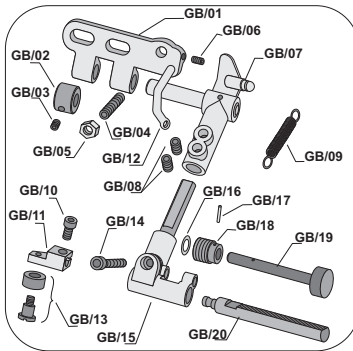

Guide ribaltabili - Overturning guides

cod. **6764/GB**
- guida standard, innesto tondo
- standard guide with round clutch

cod. **GB/30**
- parte inferiore standard
- lower standard gauge

cod. **GB/50**
- parte inferiore portabordatori
- lower gauge for binders

cod. **GB/70**
- guida dritta fissa
- straight guide

cod. **GB/72**
- guida dritta orientabile
- slanting straight guide

cod. **GB/80**
- guida per cerniere
- zipper guide

cod. **GB/82**
- guida reg. per cerniere
- adjustable zipper guide

cod. **6764/JE**
- guida standard, innesto a forcella - economica
- standard guide with fork clutch - cheap

cod. **6764/NM**
- guida standard, innesto a forcella
- standard guide with fork clutch

cod. **SP/123**
- guida standard, innesto quadro
- standard guide with square clutch

cod. **6764/14**
- molla
- spring

cod. **6764/10D**
- guida dritta fissa
- straight guide

cod. **6764/D2**
- guida dritta orientabile
- slanting straight guide

cod. **6764/DO**
- guida per cerniere
- zipper guide