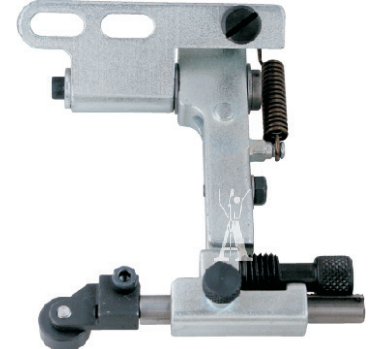

Guide ribaltabili - Overturning guides

cod. **6764/GB**
- guida standard, innesto tondo
- standard guide with round clutch

cod. **GB/30**
- parte inferiore standard
- lower standard gauge

cod. **GB/50**
- parte inferiore portabordatori
- lower gauge for binders

cod. **GB/70**
- guida dritta fissa
- straight guide

cod. **GB/72**
- guida dritta orientabile
- slanting straight guide

cod. **GB/80**
- guida per cerniere
- zipper guide

cod. **GB/82**
- guida reg. per cerniere
- adjustable zipper guide

cod. **6764/JE**
- guida standard, innesto a forcella - economica
- standard guide with fork clutch - cheap

cod. **6764/NM**
- guida standard, innesto a forcella
- standard guide with fork clutch

cod. **SP/123**
- guida standard, innesto quadro
- standard guide with square clutch

cod. **6764/14**
- molla
- spring

cod. **6764/10D**
- guida dritta fissa
- straight guide

cod. **6764/D2**
- guida dritta orientabile
- slanting straight guide

cod. **6764/DO**
- guida per cerniere
- zipper guide