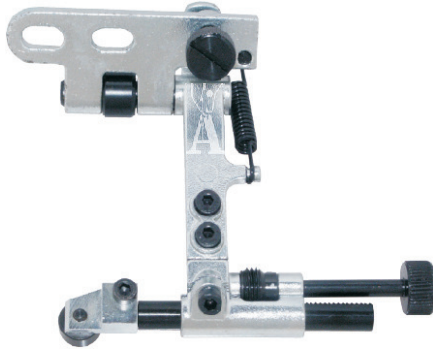

Guide ribaltabili - Overturning guides

cod. **6764/GB**
- guida standard, innesto tondo
- standard guide with round clutch

cod. **GB/30**
- parte inferiore standard
- lower standard gauge

cod. **GB/50**
- parte inferiore portabordatori
- lower gauge for binders

cod. **GB/70**
- guida dritta fissa
- straight guide

cod. **GB/72**
- guida dritta orientabile
- slanting straight guide

cod. **GB/80**
- guida per cerniere
- zipper guide

cod. **GB/82**
- guida reg. per cerniere
- adjustable zipper guide

cod. **6764/JE**
- guida standard, innesto a forcella - economica
- standard guide with fork clutch - cheap

cod. **6764/NM**
- guida standard, innesto a forcella
- standard guide with fork clutch

cod. **SP/123**
- guida standard, innesto quadro
- standard guide with square clutch

cod. **6764/14**
- molla
- spring

cod. **6764/10D**
- guida dritta fissa
- straight guide

cod. **6764/D2**
- guida dritta orientabile
- slanting straight guide

cod. **6764/DO**
- guida per cerniere
- zipper guide