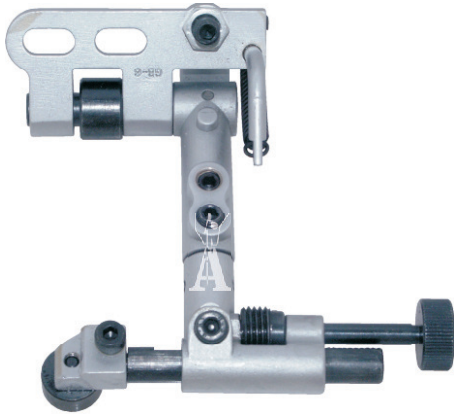

Guide ribaltabili - Overturning guides

cod. **6764/GB**
- guida standard, innesto tondo
- standard guide with round clutch

cod. **GB/30**
- parte inferiore standard
- lower standard gauge

cod. **GB/50**
- parte inferiore portabordatori
- lower gauge for binders

cod. **GB/70**
- guida dritta fissa
- straight guide

cod. **GB/72**
- guida dritta orientabile
- slanting straight guide

cod. **GB/80**
- guida per cerniere
- zipper guide

cod. **GB/82**
- guida reg. per cerniere
- adjustable zipper guide

cod. **6764/JE**
- guida standard, innesto a forcella - economica
- standard guide with fork clutch - cheap

cod. **6764/NM**
- guida standard, innesto a forcella
- standard guide with fork clutch

cod. **SP/123**
- guida standard, innesto quadro
- standard guide with square clutch

cod. **6764/14**
- molla
- spring

cod. **6764/10D**
- guida dritta fissa
- straight guide

cod. **6764/D2**
- guida dritta orientabile
- slanting straight guide

cod. **6764/DO**
- guida per cerniere
- zipper guide