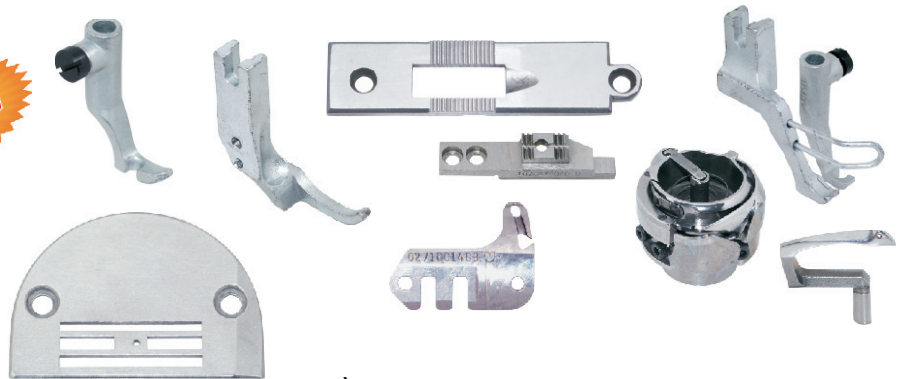

IL PIÙ VASTO ASSORTIMENTO DI RICAMBI PER
DÜRKOPP-ADLER SUL MERCATO.
CONSULTATE E SCARICATE IL CATALOGO ON-LINE

THE BIGGEST STOCK OF DÜRKOPP-ADLER SPARE PARTS
ON THE MARKET.

PLEASE CHECK AND DOWNLOAD OUR ON-LINE CATALOG

TEL. 0039-55419845 - FAX 0039-554379249 internet: www.brunoanichini.it E.mail: brunoanichini@tin.it