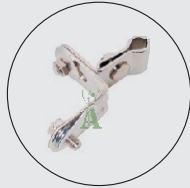

Riflettori LED LED lights

Riflettori al led - Led lights

cod. **2428** - LED27K (220/12V 6W)
- riflettore LED con attacco sulla macchina
- LED light with head mount bracket

cod. **2426** - LED98K (220/12V 6W)
- riflettore LED da banco
- LED light with table clamp

Ricambi - Spare parts

cod. **2426/L** 6W
- lampadina LED
- LED bulb