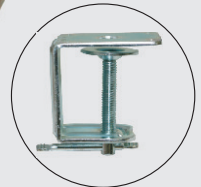

Riflettori LED LED lights

Riflettori al led - Led lights

cod. **2428** - LED27K (220/12V 6W)
- riflettore LED con attacco sulla macchina
- LED light with head mount bracket

cod. **2426** - LED98K (220/12V 6W)
- riflettore LED da banco
- LED light with table clamp

Ricambi - Spare parts

cod. **2426/L** 6W
- lampadina LED
- LED bulb