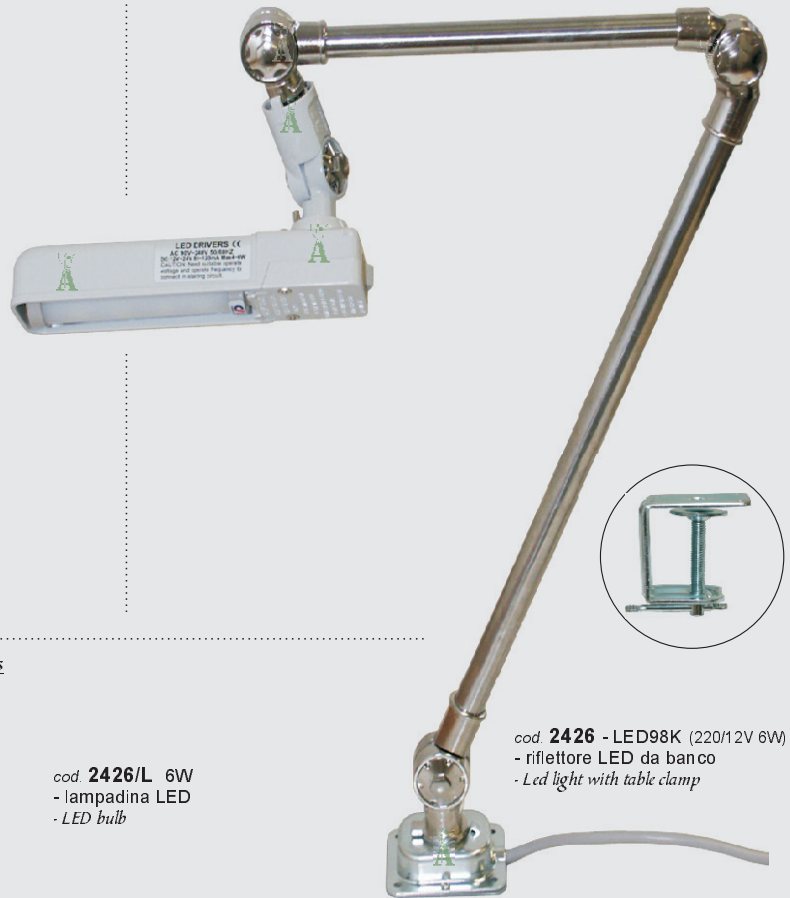

Riflettori LED LED lights

Riflettori al led - Led lights

cod. **2428** - LED27K (220/12V 6W)
- riflettore LED con attacco sulla macchina
- LED light with head mount bracket

cod. **2426** - LED98K (220/12V 6W)
- riflettore LED da banco
- LED light with table clamp

Ricambi - Spare parts

cod. **2426/L** 6W
- lampadina LED
- LED bulb